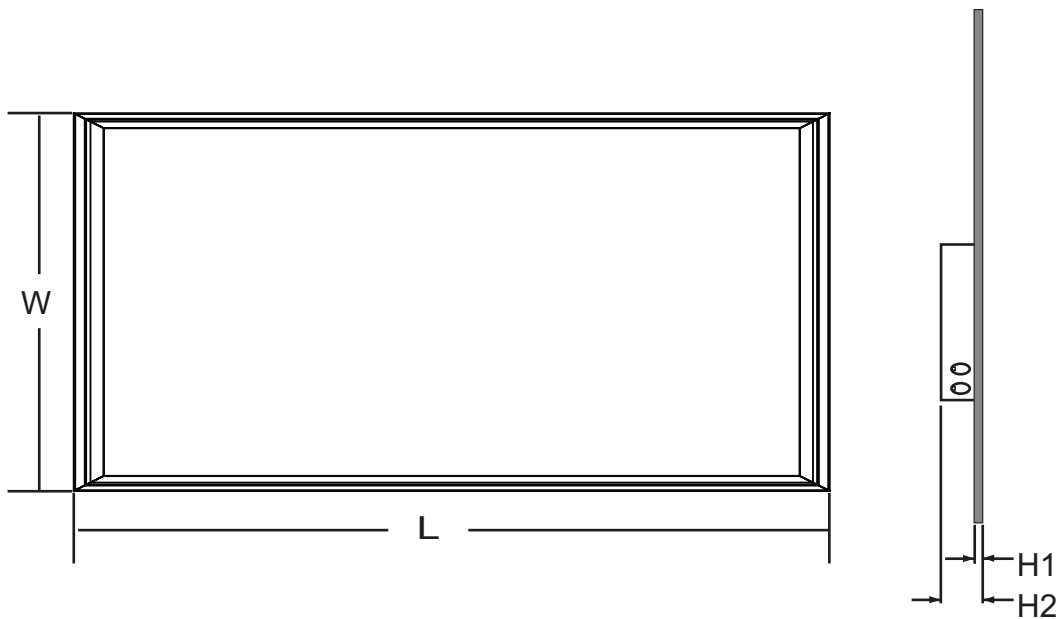

LED Panel Light

Specifications

Product Features

1. Certificate: cETLus & DLC & FCC
2. Lifespan > 50,000 hours & 5 years warranty.
3. Flicker-free driver, 0-10V dimming can be well compatible with most dimmers;
4. Even & uniform light: branded PMMA light guide plate with perfect laser screening and light distribution technology.
5. Use high quality SMD2835 LEDs
6. Aluminum Alloy Frame: strong and firm due to special fabrication processing;
Frame color can be silver or white
7. Installation: Recessed ; Suspended ; Surface-mounted.
8. Junction driver box for fire-proof and easy installation.

Product Dimension

Part No.	Size(ft)	Outline Dimension(mm)			
		L	W	H1	H2
P72236W-XXXX	2×2 ft	603	603	12	52
P71436W-XXXX	1×4 ft	1205	300	12	52
P72448W-XXXX	2×4 ft	1205	603	12	52

Specification

Size	Model	Power	Inputvoltage	Luminous flux(lm)	Luminous Efficacy (lm/W)	Color temperature	(Ra)	beam angle	Life span	Dimmable
2*2ft	DM-P42230W-XXXX	30W	AC100-277V	3000lm	100	3000K,4000K,5000K	80	120	>50000	0-10V
2*2ft	DM-P42236W-XXXX	36W		3600lm	100	3000K,4000K,5000K	80	120	>50000	
2*2ft	DM-P72236W-XXXX	36W		4680lm	130	3000K,4000K,5000K	80	120	>50000	
1*4ft	DM-P41430W-XXXX	30W		3000lm	100	3000K,4000K,5000K	80	120	>50000	
1*4ft	DM-P41436W-XXXX	36W		3600lm	100	3000K,4000K,5000K	80	120	>50000	
1*4ft	DM-P71436W-XXXX	36W		4680lm	130	3000K,4000K,5000K	80	120	>50000	
2*4ft	DM-P42440W-XXXX	40W		4000lm	100	3000K,4000K,5000K	80	120	>50000	
2*4ft	DM-P42448W-XXXX	48W		4800lm	100	3000K,4000K,5000K	80	120	>50000	
2*4ft	DM-P72448W-XXXX	48W		6240lm	130	3000K,4000K,5000K	80	120	>50000	
2*4ft	DM-P72460W-XXXX	60W		7800lm	130	3000K,4000K,5000K	80	120	>50000	

Application

Test Report

DM-P72236W-XXXX

Test Report

DM-P72448W-XXXX

Packing /weight

Model	Carton Size (L*W*H)mmm ³	Carton CBM	QTY PCS	SingleN.W. KG	FCL G.W. KG	20GP PCS	40GP PCS	40HQ PCS
2*2ft	710*710*130	0.065533	2	4.2	9.26	858	1770	2076
1*4ft	1310*410*130	0.069823	2	4.2	9.26	802	1662	1948
2*4ft	1310*710*130	0.120913	2	6.8	16.8	464	960	1124