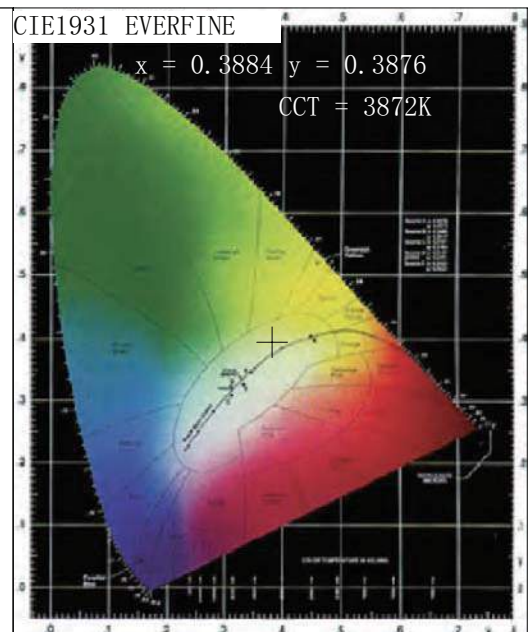

Test Report

DM-P72448W-XXXX