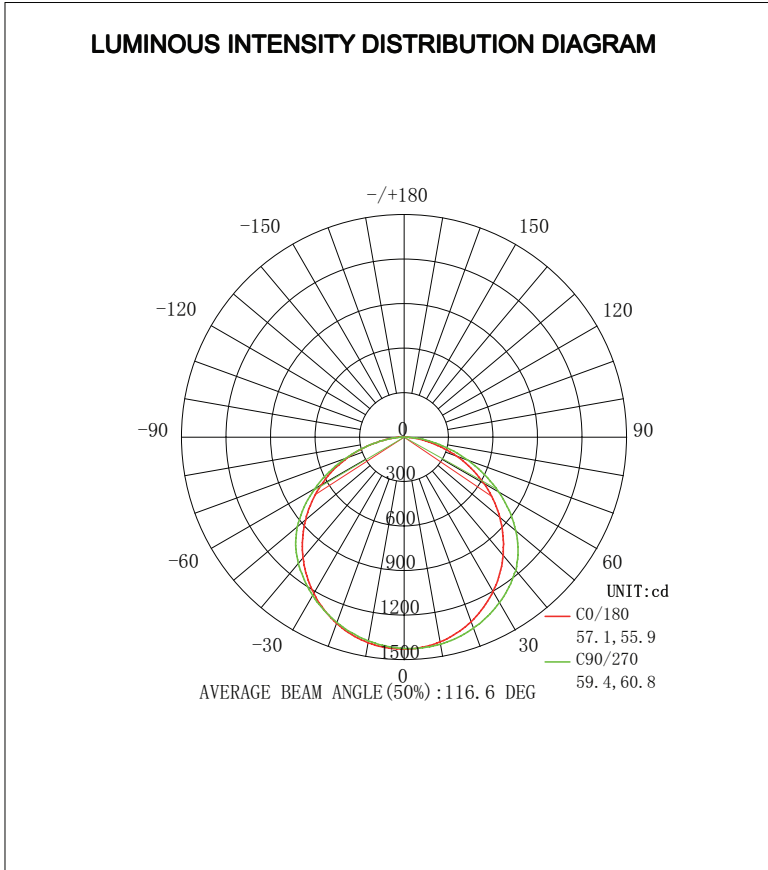

Test Report

DM-P72448W-XXXX