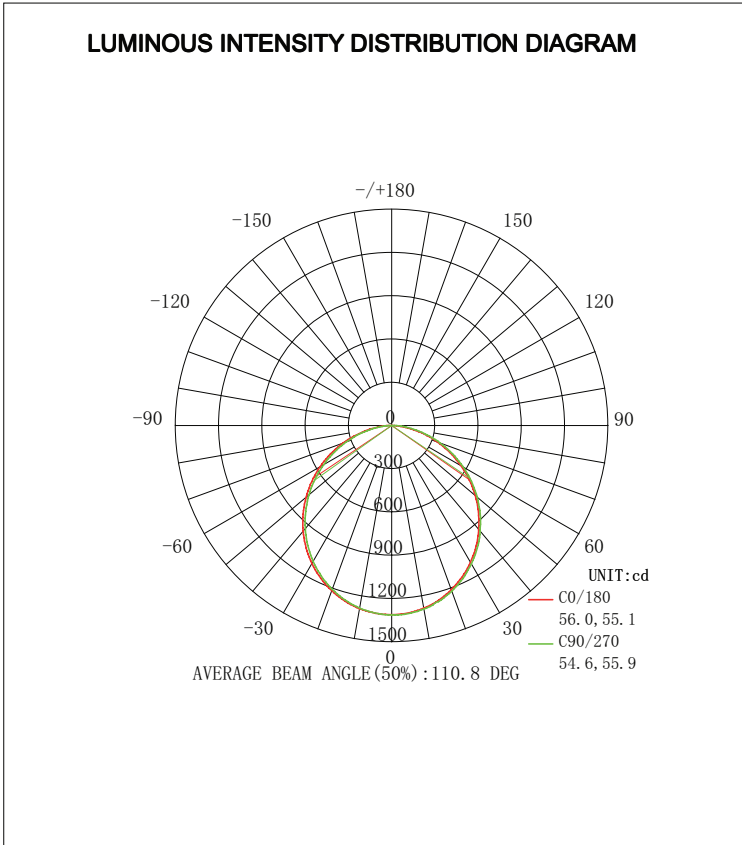

LED Panel Light

Specifications

Product Features

1. Certificate: cETLus & DLC & FCC
2. Lifespan > 50,000 hours & 5 years warranty.
3. Flicker-free driver, 0-10V dimming can be well compatible with most dimmers;
4. Even & uniform light: branded PMMA light guide plate with perfect laser screening and light distribution technology.
5. Use high quality SMD2835 LEDs
6. Aluminum Alloy Frame: strong and firm due to special fabrication processing;
Frame color can be silver or white
7. Installation: Recessed ; Suspended ; Surface-mounted.
8. Junction driver box for fire-proof and easy installation.

Product Dimension

Part No.	Size(ft)	Outline Dimension(mm)			
		L	W	H1	H2
P72236W-XXXX	2×2 ft	603	603	12	52
P71436W-XXXX	1×4 ft	1205	300	12	52
P72448W-XXXX	2×4 ft	1205	603	12	52

Specification

Size	Model	Power	Inputvoltage	Luminous flux(lm)	Luminous Efficacy (lm/W)	Color temperature	(Ra)	beam angle	Life span	Dimmable
2*2ft	DM-P42230W-XXXX	30W	AC100-277V	3000lm	100	3000K,4000K,5000K	80	120	>50000	0-10V
2*2ft	DM-P42236W-XXXX	36W		3600lm	100	3000K,4000K,5000K	80	120	>50000	
2*2ft	DM-P72236W-XXXX	36W		4680lm	130	3000K,4000K,5000K	80	120	>50000	
1*4ft	DM-P41430W-XXXX	30W		3000lm	100	3000K,4000K,5000K	80	120	>50000	
1*4ft	DM-P41436W-XXXX	36W		3600lm	100	3000K,4000K,5000K	80	120	>50000	
1*4ft	DM-P71436W-XXXX	36W		4680lm	130	3000K,4000K,5000K	80	120	>50000	
2*4ft	DM-P42440W-XXXX	40W		4000lm	100	3000K,4000K,5000K	80	120	>50000	
2*4ft	DM-P42448W-XXXX	48W		4800lm	100	3000K,4000K,5000K	80	120	>50000	
2*4ft	DM-P72448W-XXXX	48W		6240lm	130	3000K,4000K,5000K	80	120	>50000	
2*4ft	DM-P72460W-XXXX	60W		7800lm	130	3000K,4000K,5000K	80	120	>50000	

Application

Test Report

DM-P72236W-XXXX

Test Report

DM-P72448W-XXXX

Packing /weight

Model	Carton Size (L*W*H)mmm ³	Carton CBM	QTY PCS	SingleN.W. KG	FCL G.W. KG	20GP PCS	40GP PCS	40HQ PCS
2*2ft	710*710*130	0.065533	2	4.2	9.26	858	1770	2076
1*4ft	1310*410*130	0.069823	2	4.2	9.26	802	1662	1948
2*4ft	1310*710*130	0.120913	2	6.8	16.8	464	960	1124