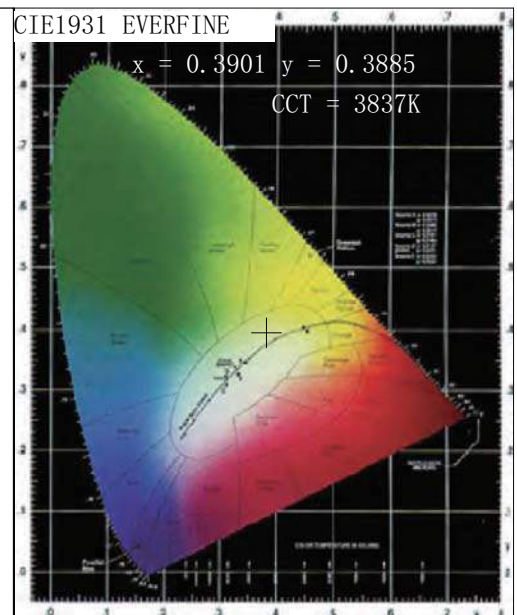

Test Report

DM-P72236W-XXXX